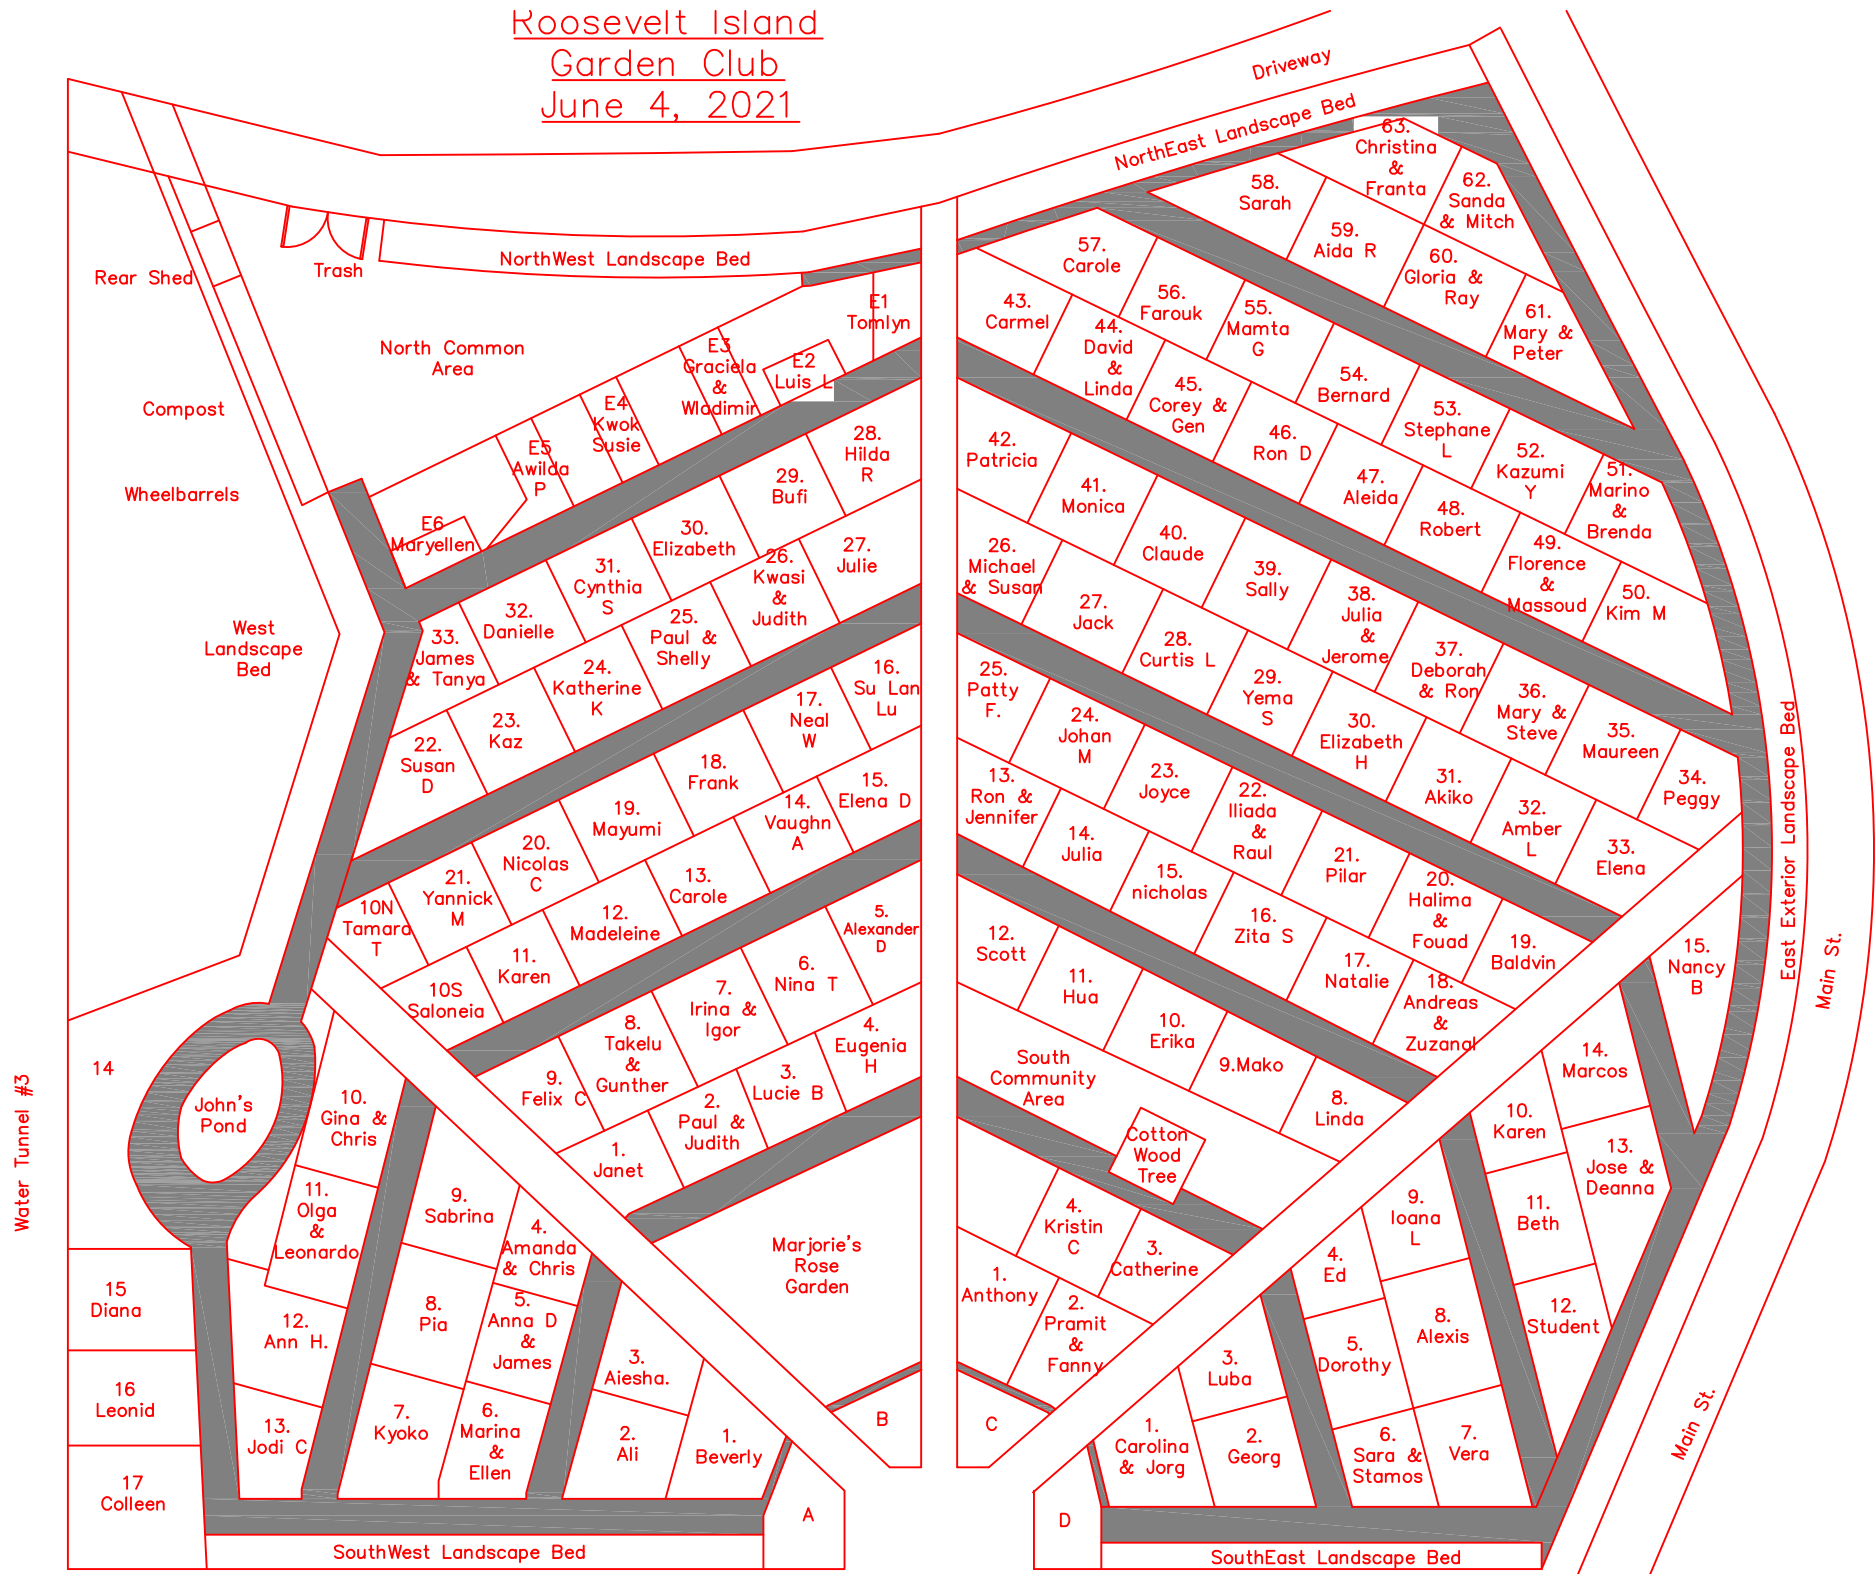

Roosevelt Island Garden Club June 4, 2021

Rear Shed

Trash

NorthWest Landscape Bed

Driveway

NorthEast Landscape Bed

North Common Area

Compost

Wheelbarrels

West Landscape Bed

South Community Area

Cotton Wood Tree

Marjorie's Rose Garden

Water Tunnel #3

John's Pond

East Exterior Landscape Bed

Main St.

Main St.

SouthWest Landscape Bed

SouthEast Landscape Bed